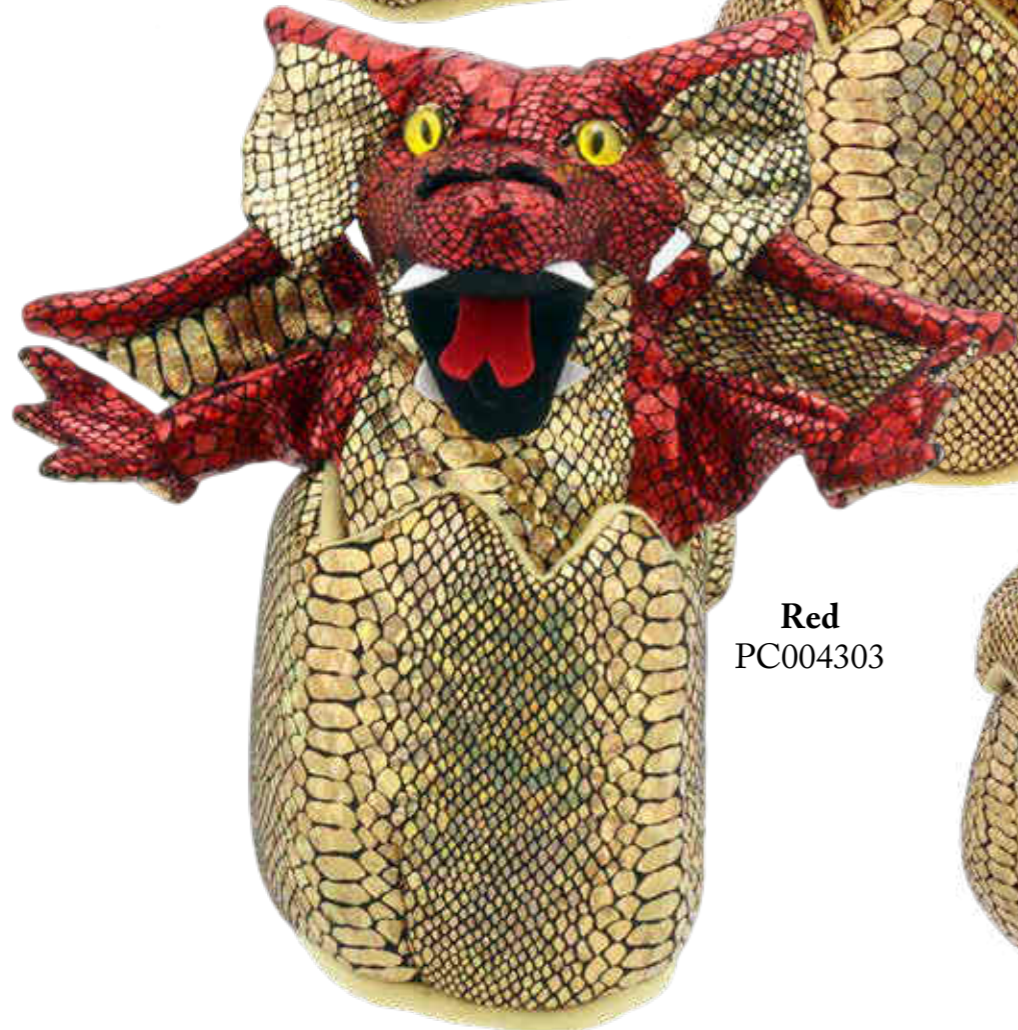

Red
PC004303