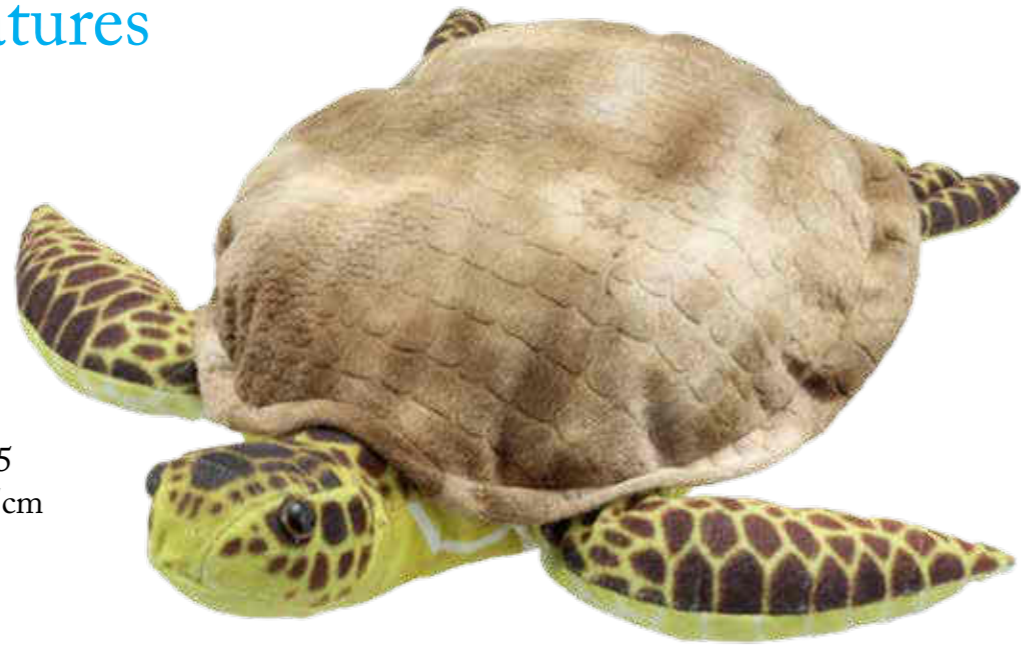

**Top Tip!**  
These huge creatures look amazing in shop window displays and sell very well, particularly the amazing Shark!

# Large Creatures

**Shark**  
PC009703  
Length - 85cm

**Tree Frog**  
PC009708  
Length - 40cm

**Dolphin**  
PC009706  
Length - 70cm

**Iguana**  
PC009702  
Length - 110cm

# Large Creatures

**Turtle**  
PC009705  
Length - 35cm

**Chameleon**  
PC009701  
Length - 60cm

**Crocodile**  
PC007303  
Length - 90cm

# Large Creatures

**Orca Whale**  
PC009707  
Length - 75cm

**Blue Whale**  
PC009709  
Length - 75cm

**Octopus**  
PC009704  
Length - 55cm