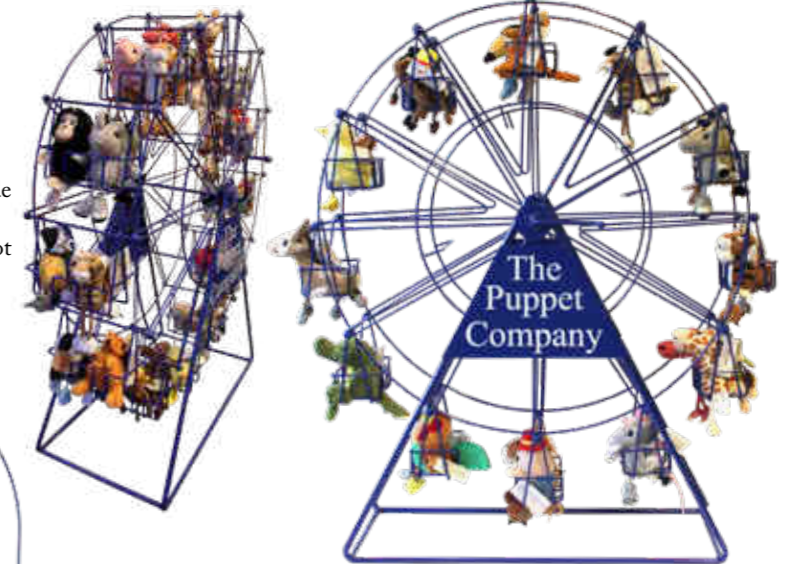

# Display Stands

**5-Arm Large Puppet Stand**  
Height - 128cm  
PC005040

Suitable for our larger hand puppets, including Giant Birds and Large Primates. Poles are removable for easy storage and shipping, and you can swap the positions depending on how you want your display to look!

**8-Arm Counter Display Stand**  
Height - 56cm  
PC005039

Suitable for our long sleeved hand puppets, including Sockettes, Long-Sleeved, CarPets and Small Buddies. This lightweight stand is ideal for placing on shelves, tables and as a point of sale stand for next to the till.

## Large Ferris Wheel

Height - 72cm  
PC005038

Designed to hold twenty four Finger Puppets sitting side by side in twelve carriages. Please note this is for display purposes only and is not for re-sale

**Parrot Perch - With Bowl**  
Height - 84cm  
PC005045