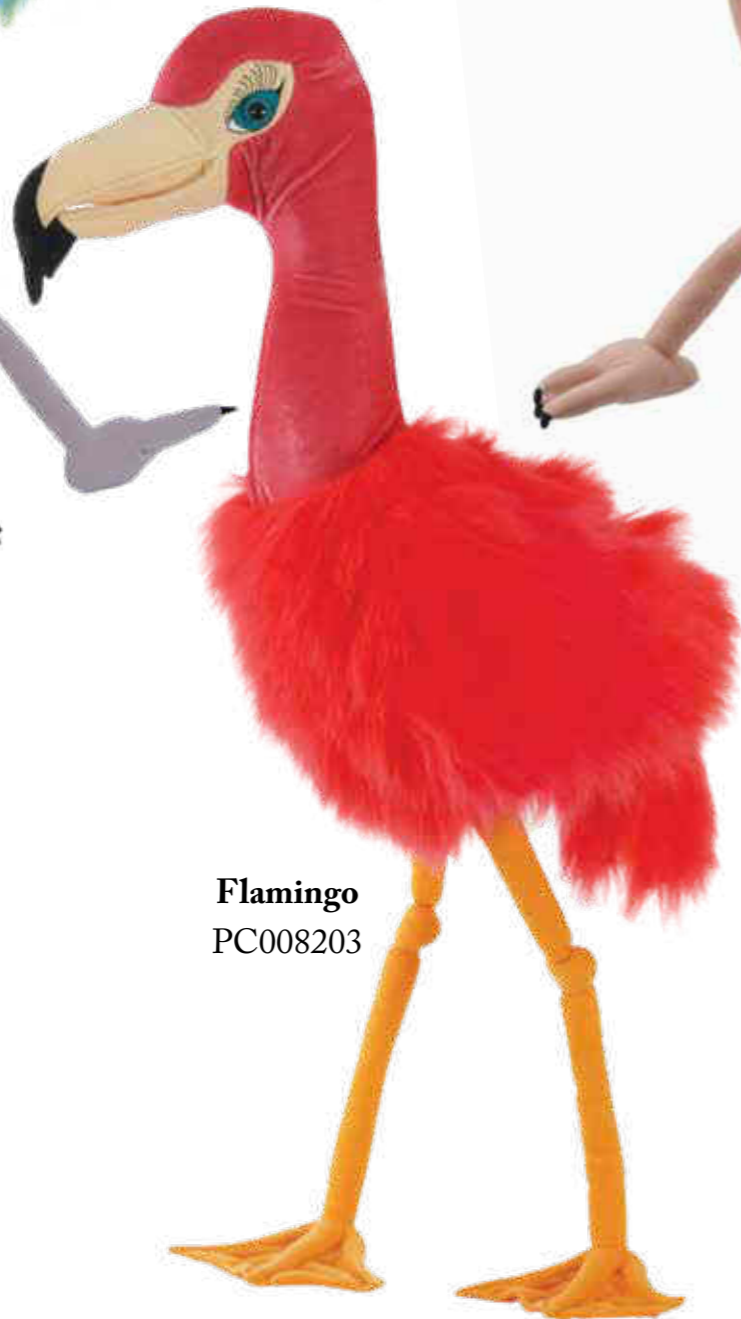

Flamingo
PC008203