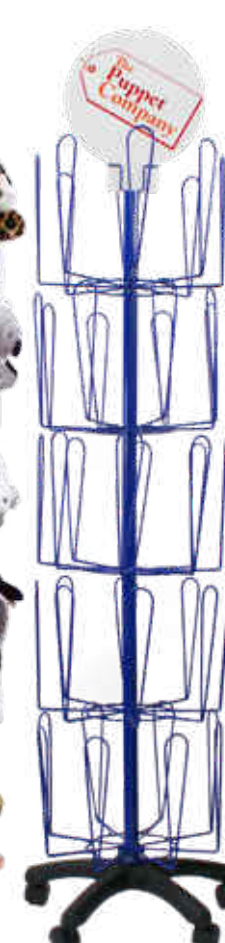

40-Arm Floor Stand
Height - 180cm
PC005032