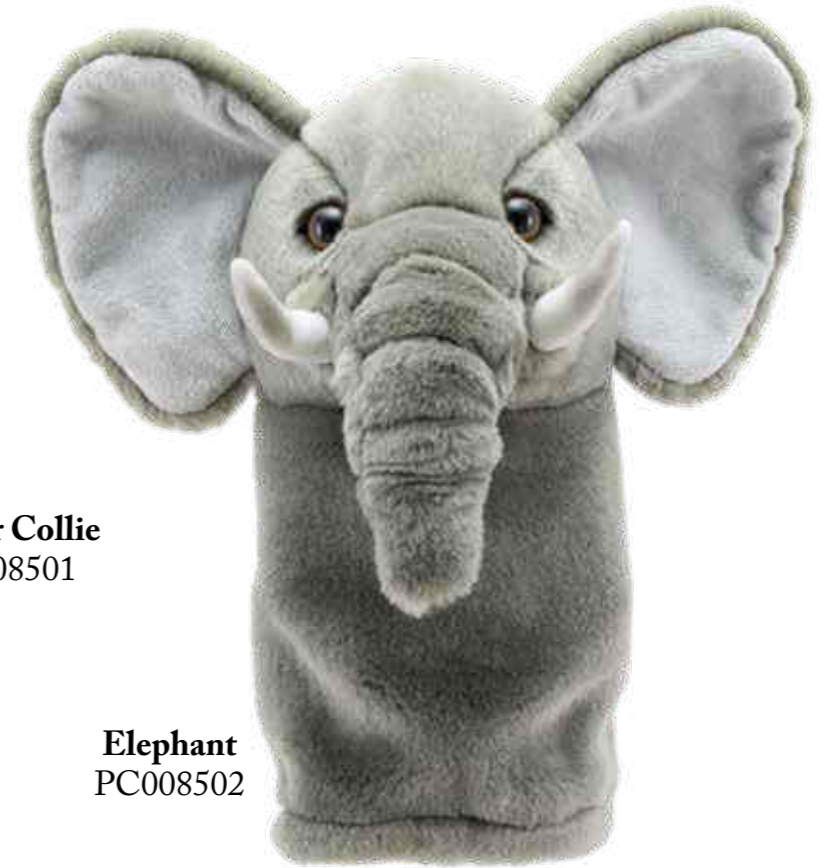

Border Collie
PC008501

Elephant
PC008502